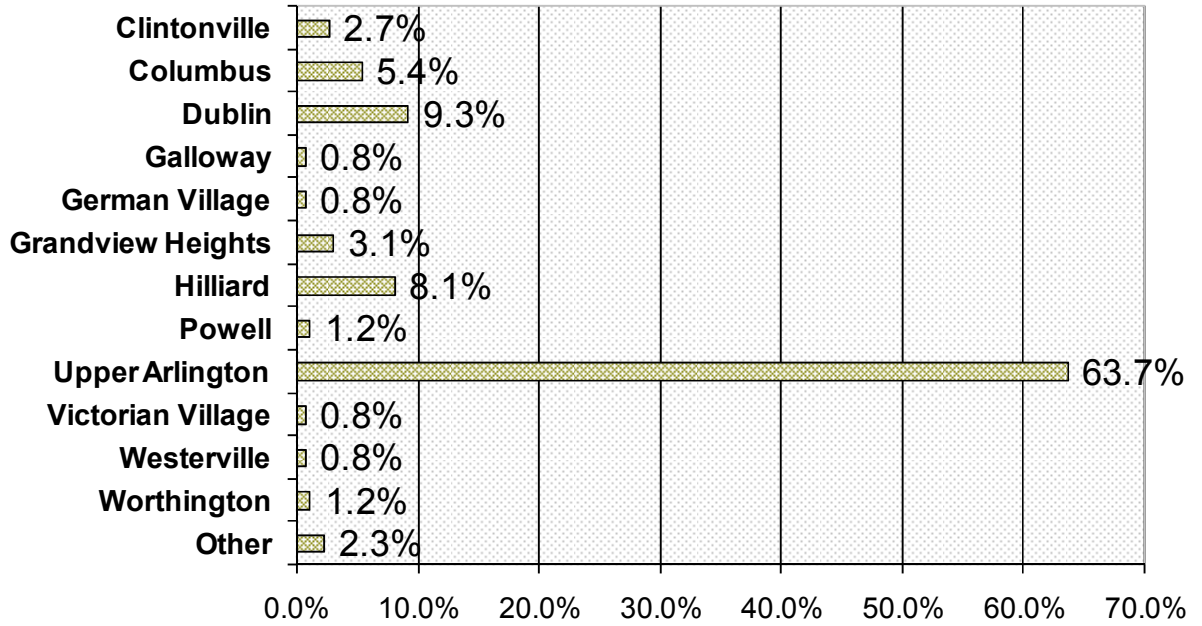

Parish Households by Community Area

Other = One Household in: Bethesda MD, Delaware, Grove City, Lancaster, New Albany, Short North
Note: Community Areas are determined by suburban school district boundaries, well-established large Columbus neighborhoods, and community newspaper distributi